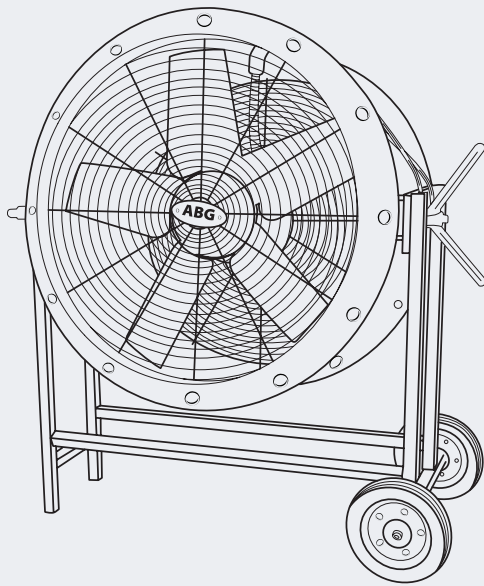

## 600 mm Extraction Fan.

**Length**  
1000 mm

**Depth**  
470 mm

**Height**  
1000 mm

**Weight**  
61 kg

**Sound**  
78 d(B)A

600 mm

Diameter

3725 ℓ/s

Air Flow

4.1 A

Operating Current

3 PIN

Plug Configuration

### EQUIPMENT DETAILS

**Air Flow**  
3725 ℓ/s

**Diameter**  
600 mm

**Motor**  
0.8 kW

**RPM**  
1400 rpm