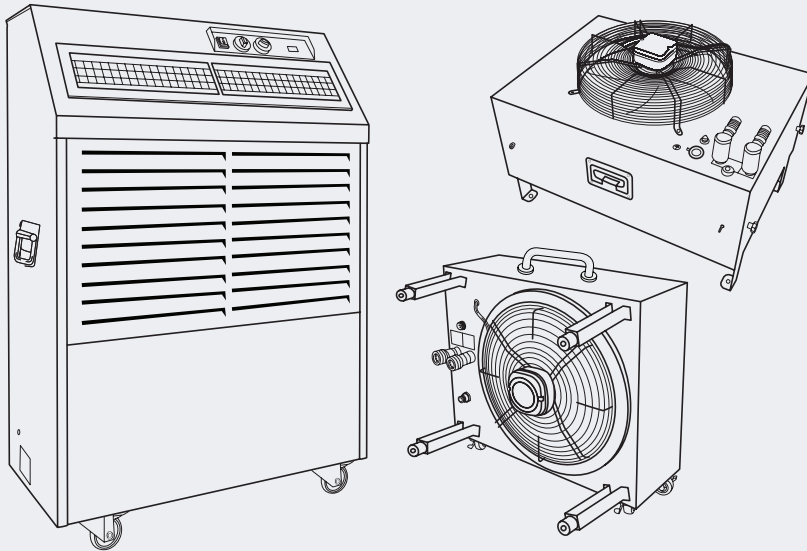

## 15 kW Split Air Conditioner.

### Length

Indoor Unit:  
414 mm

Outdoor Unit:  
641 mm